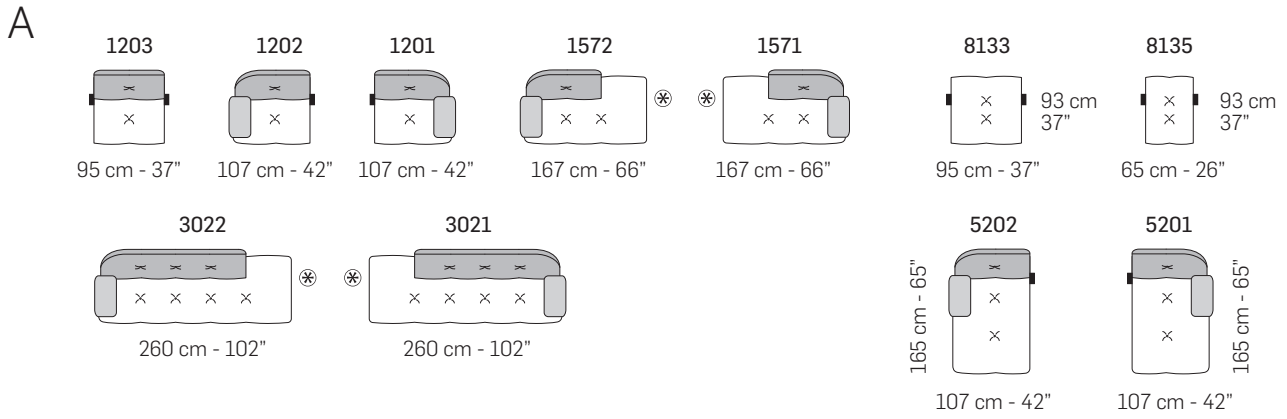

tutti gli elementi del gruppo A hanno lo stesso modulo di seduta - all items in group A have the same seat width