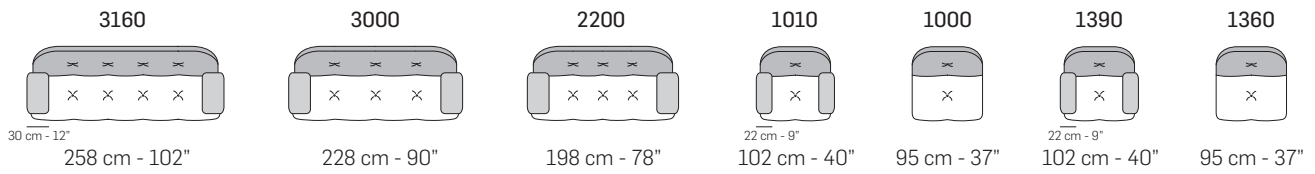

tutti gli elementi del gruppo A hanno lo stesso modulo di seduta - all items in group A have the same seat width