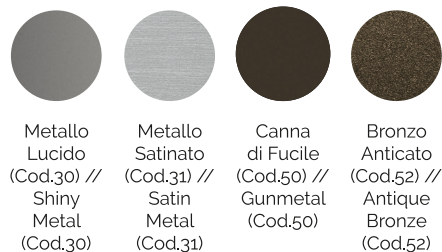

Metallo Lucido (Cod.30) // Shiny Metal (Cod.30)
Metallo Satinato (Cod.31) // Satin Metal (Cod.31)
Canna di Fucile (Cod.50) // Gunmetal (Cod.50)
Bronzo Anticato (Cod.52) // Antique Bronze (Cod.52)