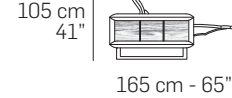

# SHELLEY

Design Application N°402016000053464

Frontale/Front

Laterale/Depth

61 cm - 24"