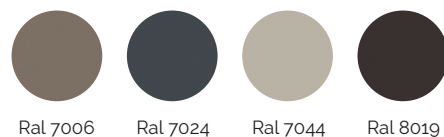

SHELLEY

Design Application N°402016000053464

61 cm - 24"

Caratteristiche standard

- Struttura in legno e multistrato. Molleggio seduta e spalliera con cinghie elastiche.
- Imbottiture in poliuretano espanso ecologico a cellula aperta con densità differenziate.
- Rivestimento in pelle o tessuto. Tutti i rivestimenti sono fissi.
- Versioni recliner con meccanismo elettrico indipendente sia per la seduta che per il poggiatesta.
- Versioni fisse con meccanismo poggiatesta manuale ad unica posizione e azionato da pistone a gas.
- Piedi in metallo Lucido (Cod.30), Satinato (Cod.31), Canna di fucile (Cod.50), Bronzo anticato (Cod.52).
- Libreria interno bracciolo in legno verniciata nei colori RAL opaco: RAL 7006 - RAL 7024 - RAL 7044 - RAL 8019.
- Elemento prisma (Cod.8100) dotato di vano contenitore con coperchio/vassoio removibile e vano portariviste con doppio ingresso USB. Disponibili in legno verniciati nei colori RAL opaco: RAL 7006 - RAL 7024 - RAL 7044 - RAL 8019.
- Inserimento letto non possibile.
- Lato componibile non rifinito.

Caratteristiche optional su richiesta con maggiorazione

- Batteria al litio per movimentare il meccanismo in assenza di elettricità. Considerare una batteria per ogni seduta recliner.
- Solo per le versioni dove previsto, il lato componibile può essere rifinito.
- Per il multi rivestimento il prezzo va incrementato del 7%. Per maggiori dettagli fare riferimento al paragrafo "NOTE" posto nelle prime pagine del listino.

Note

- Le versioni recliner sono consegnate a moduli separati

Standard features