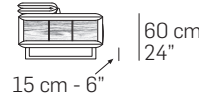

# SHELLEY

Design Application N°402016000053464

Frontale/Front

Laterale/Depth

61 cm - 24"