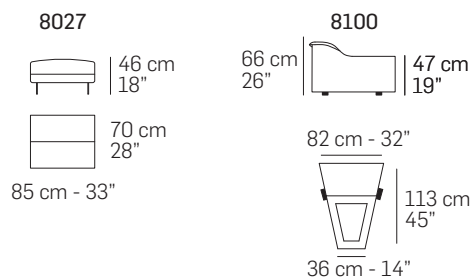

COMPOSIZIONI CONSIGLIATE / SUGGESTED COMPOSITIONS