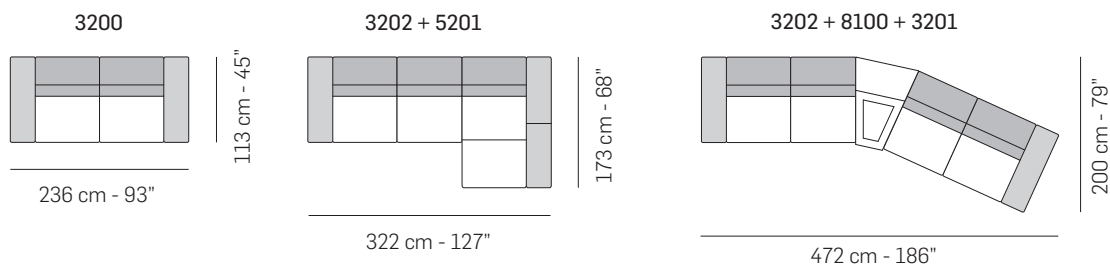

Scala 1:100
Ratio 1 to 100

Legenda / Legend

- Spalliera / Back Cushions
- Bracciolo / Armrest
- Aggancio Componibile / Connector
- Poggiareni / Kidneyrest
- Seduta / Seat Cushions

Note / Notes

Nicoline si riserva il diritto di apportare in ogni momento modifiche tecniche ed estetiche / Nicoline reserves the right to change, at any time and without prior warning, technical and aesthetic specifications of the articles.