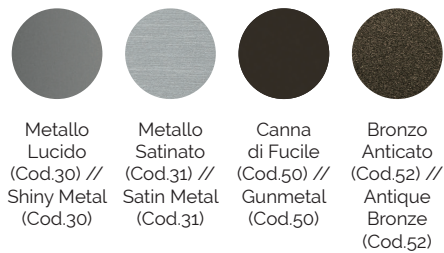

Libreria // Bookcase