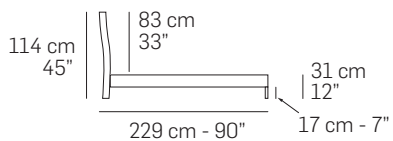

Optional features with upcharge

- 7% upcharge for combined coverings. Please refer to the notes at the beginning of pricelist.

Notes

- Bed frame with orthopedic slats, fixed.

BLOOM LB01

FRONTALE - FRONT

VERSIONE BASE APERTA - VERSION OPEN BASE

LATERALE - DEPTH

7067

206 cm - 81"

MAT.
193x203 cm
76x80"

7068

166 cm - 65"

MAT.
153x203 cm
60x80"

LATERALE - DEPTH

7057

193 cm - 76"

MAT.
180x200 cm
71x79"

7047

173 cm - 68"

MAT.
160x200 cm
63x79"

Scala 1:100
Ratio 1 to 100

Legenda / Legend