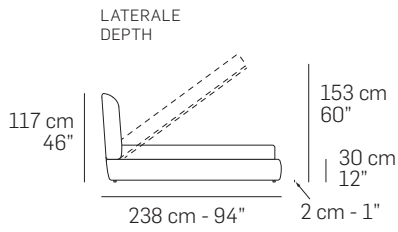

Optional features available upon request with an upcharge

- 7% upcharge for combined coverings. Please refer to the notes at the beginning of pricelist.

Notes

- The versions with fixed base are designed to allow the assembly of the bed base in 4 different height positions.

Cucitura //
Stitching

7907 - KING SIZE
7917 - 1 MOV - KING SIZE

245 cm - 96"

222 cm - 87"

MAT.
193x203 cm
76x80"

7507 - QUEEN SIZE
7517 - 1 MOV - QUEEN SIZE

205 cm - 81"

182 cm - 72"

MAT.
153x203 cm
60x80"

7707 - CALIFORNIA KING
7717 - 1 MOV - CALIFORNIA KING

235 cm - 93"

212 cm - 83"

MAT.
183x213 cm
72x84"

7807
7817 - 1 MOV

232 cm - 91"

209 cm - 82"