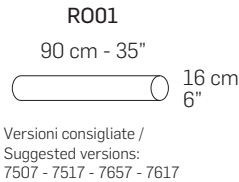

RULLI SOTTOGUANCIALE CONSIGLIATI / RECOMMENDED ROLL CUSHIONS

Scala 1:100
Ratio 1 to 100

Legenda / Legend

Note / Notes

Nicoline si riserva il diritto di apportare in ogni momento modifiche tecniche ed estetiche / Nicoline reserves the right to change, at any time and without prior warning, technical and aesthetic specifications of the articles.