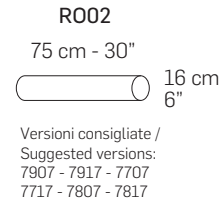

RULLI SOTTOGUANCIALE CONSIGLIATI / RECOMMENDED ROLL CUSHIONS

Scala 1:100
Ratio 1 to 100

Legenda / Legend

Note / Notes

Nicoline si riserva il diritto di apportare in ogni momento modifiche tecniche ed estetiche / Nicoline reserves the right to change, at any time and without prior warning, technical and aesthetic specifications of the articles.